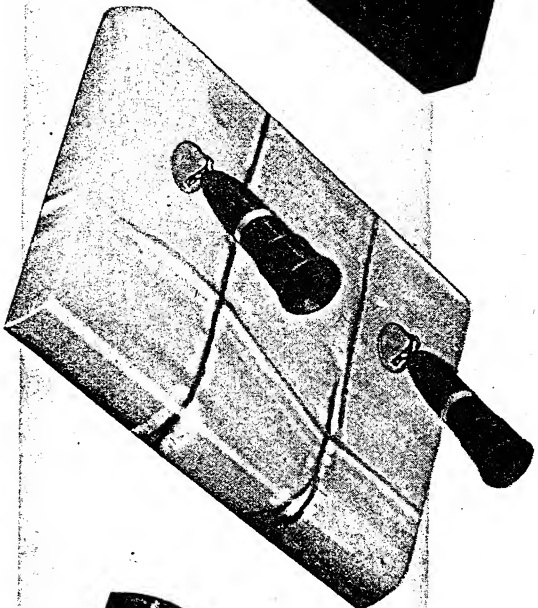

S289 BUFIY. Colored Pedarra Onyx. 4½ x 7½ inches. Gold trim. With two Brown LIFETIME Pens $20.00. With No. 5 Pens $16.50. With No. 3 Pens $12.50.